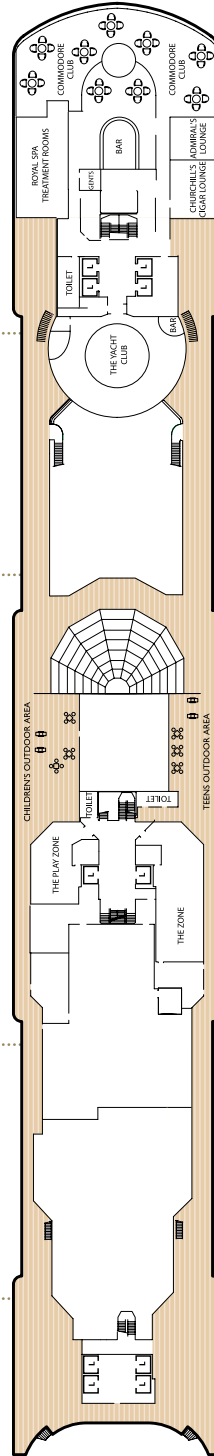

Deck 10 (High)