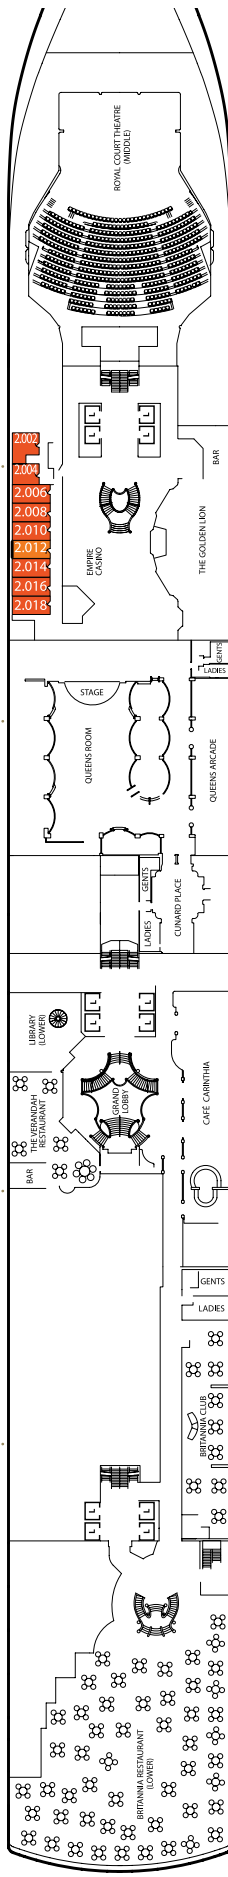

Deck 2 (Low)