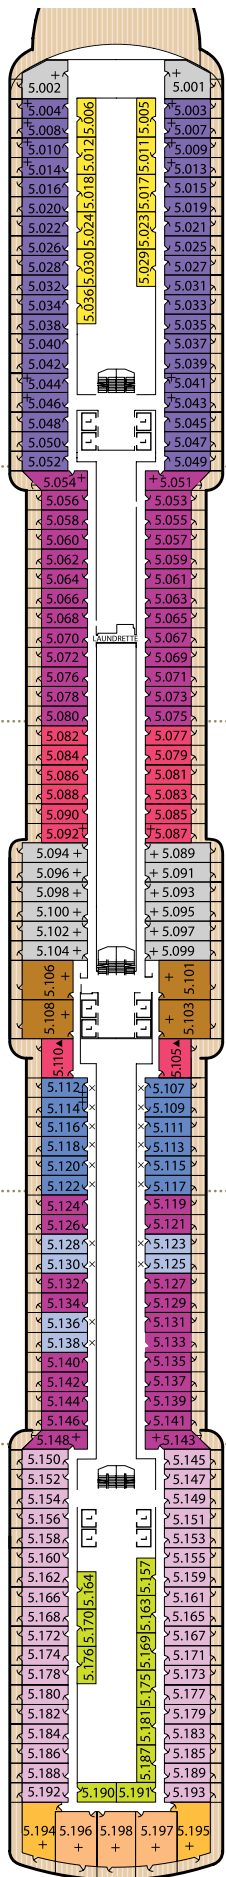

Deck 5 (High)