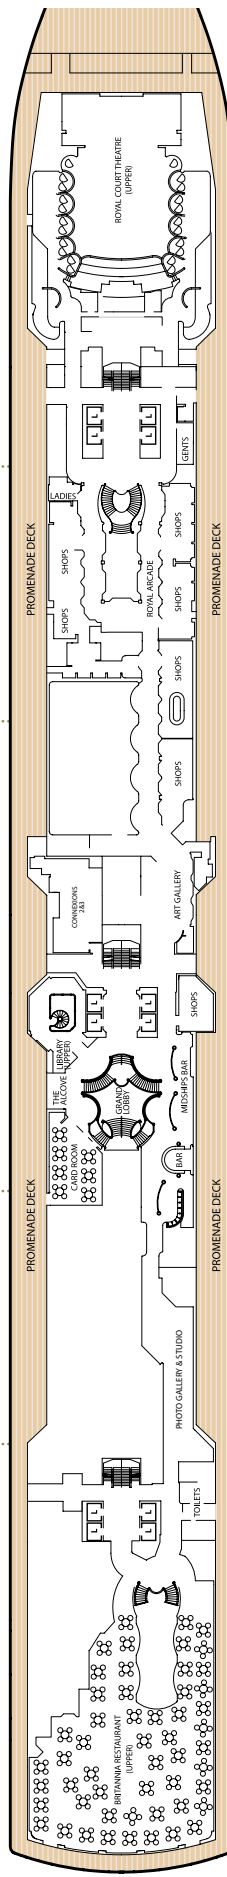

Deck 3

Forward

Mid Forward

Midships

Mid Aft

Aft