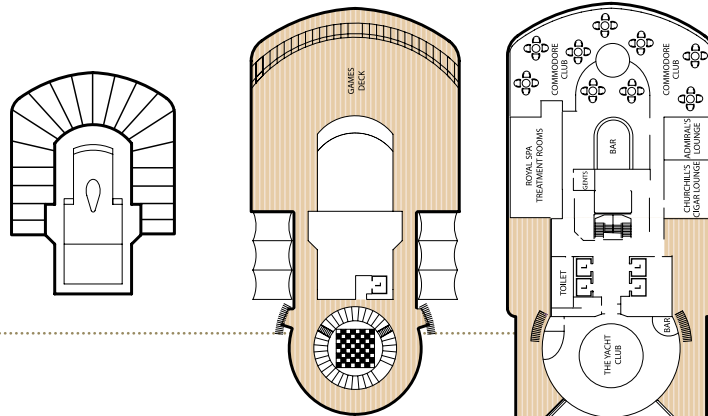

Queen Elizabeth Deck Plans

Key to symbols

- L Lift
- † Indicates 2 lower berths and 1 upper berth
- ‡ Indicates 3rd berth is a single sofa bed
- † Indicates 3rd and 4th berth is a single sofa bed and one upper bed
- Staterooms have views obstructed by lifeboats
- X Views partially obstructed by lifeboat mechanism
- ▲ Wheelchair accessible
- Staterooms 7.001 & 7.002 shaded by Bridge Wings
- Staterooms 6.001 & 6.002 have forward facing ocean views
- Staterooms 4.001-4.042, Deck 4 Forward, have metal fronted balconies

Ship facts

Entered Service: 2010
Refit: May 2014
Country of Registry: Bermuda
Service Speed: 21.7 knots
Max Speed: 23.7 knots
Guest Capacity: 2,081
No. of Crew: 1,005
Length Overall: 964.5 feet
Width: 106 feet
Draft: 25.9 feet

View Queen Elizabeth stateroom accommodation online at cunard.co.uk/qestaterooms and virtual tours at cunard.co.uk/qetours

Forward