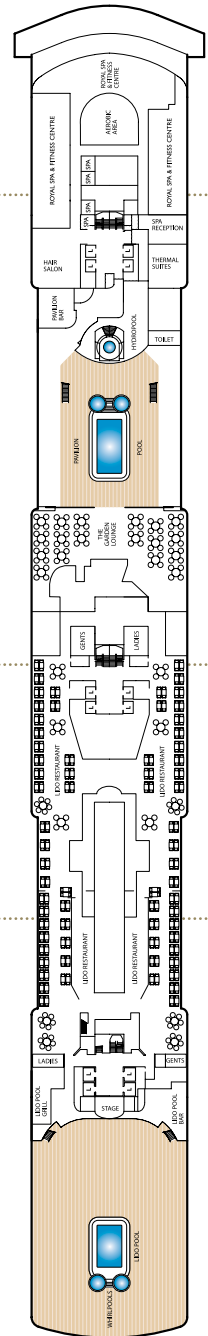

Mid Forward

Midships

Mid Aft

Aft

Deck 9 (High)