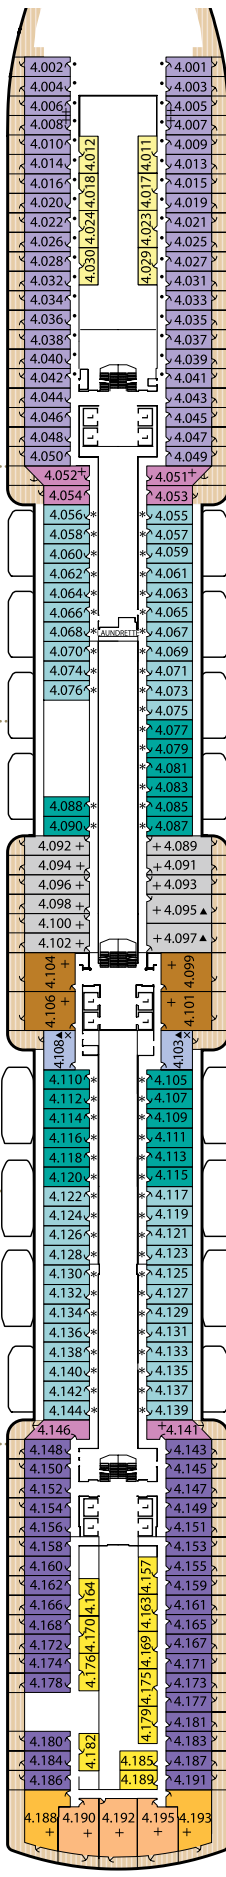

Deck 4 (High)