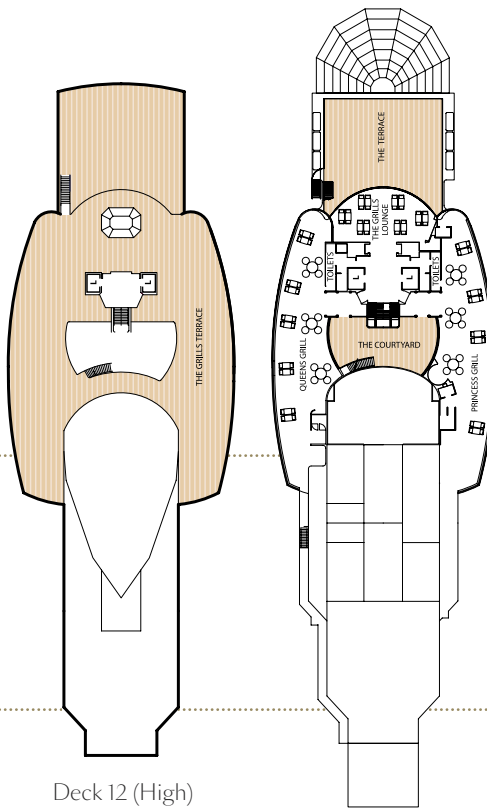

Deck 11 (High)