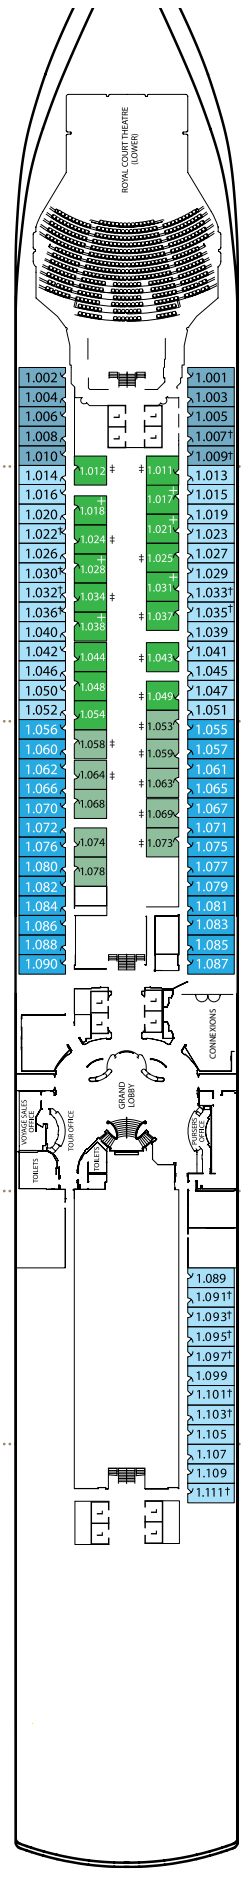

Deck 1 (Low)

Forward

Mid Forward

Midships

Mid Aft

Aft