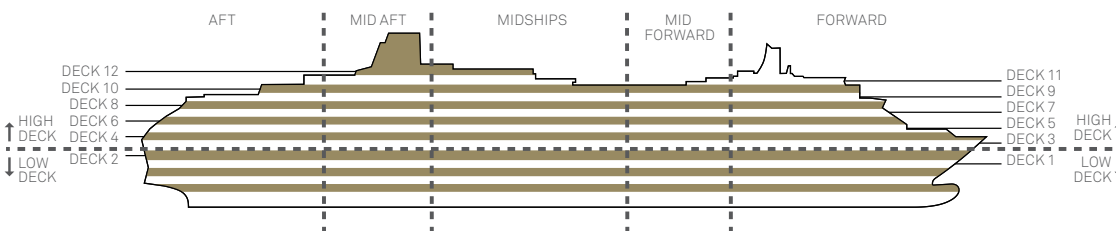

Queen Elizabeth Deck Plans

Key to symbols

- L Lift
- † Indicates 2 lower berths and 1 upper berth
- ‡ Indicates 3rd berth is a single sofa bed
- † Indicates 3rd and 4th berth is a single sofa bed and one upper bed
- * Staterooms have views obstructed by lifeboats
- X Views partially obstructed by lifeboat mechanism
- ▲ Wheelchair accessible
- Staterooms 7.001 & 7.002 shaded by Bridge Wings
- ◆ Staterooms 6.001 & 6.002 have forward facing ocean views
- Staterooms 4.001-4.042, Deck 4 Forward, have metal fronted balconies

Ship facts

Entered Service: 2010
 Refit: May 2014
 Country of Registry: Bermuda
 Service Speed: 21.7 knots
 Max Speed: 23.7 knots
 Guest Capacity: 2,081
 No. of Crew: 1,005
 Length Overall: 964.5 feet
 Width: 106 feet
 Draft: 25.9 feet

View Queen Elizabeth stateroom accommodation online at cunard.co.uk/qestaterooms and virtual tours at cunard.co.uk/qetours

Forward

Deck 11 (High)

Deck 10 (High)

Mid Forward

Midships

Mid Aft

Aft

Deck 9 (High)

Stateroom category

Grand Suites

Aft High Decks 6,7 **Q1**

Master Suites

Midships High Deck 7 **Q2**

Penthouse

Midships High Decks 4,5,6,8 **Q3**