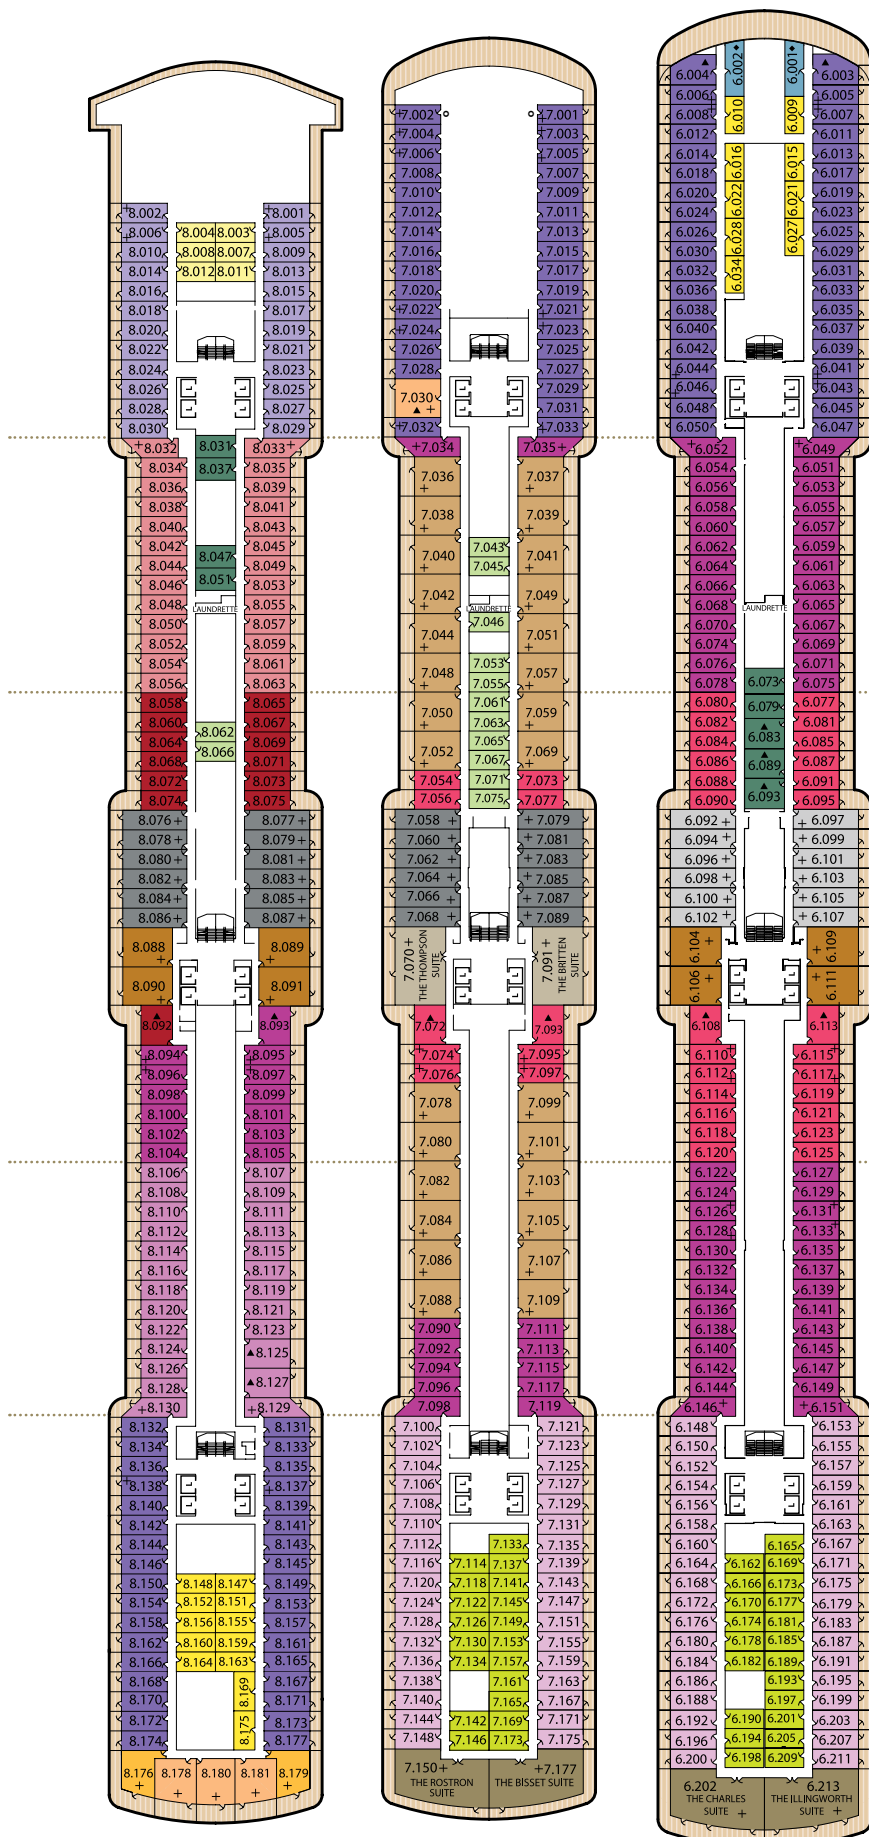

Ship facts

Entered Service: 2010
 Refit: May 2014
 Country of Registry: Bermuda
 Service Speed: 21.7 knots
 Max Speed: 23.7 knots
 Guest Capacity: 2,081
 No. of Crew: 1,005
 Length Overall: 964.5 feet
 Width: 106 feet
 Draft: 25.9 feet

Low Deck 1 **EF**

Oceanview (obstructed view)*

Midships High Deck 4 **FB**

Midships High Deck 4 **FC**

Deluxe Inside

Midships High Decks 6,8 **GA**

Midships Low Deck 1 **GB**

Midships Low Deck 1 **GC**

Standard Inside

Midships High Decks 7,8 **IA**

Aft High Decks 5,6,7 **ID**

Forward/Aft High Decks 4,5,6,8 **IE**

Forward High Decks 4,8 **IF**

Single

Oceanview Low Deck 2 **KC**

Inside Low Deck 2 **LC**

Deck 8 (High)

Deck 7 (High)

Deck 6 (High)

Deck 5 (High)

Deck 4 (High)

Deck 3

Deck 2 (Low)

Deck 1 (Low)